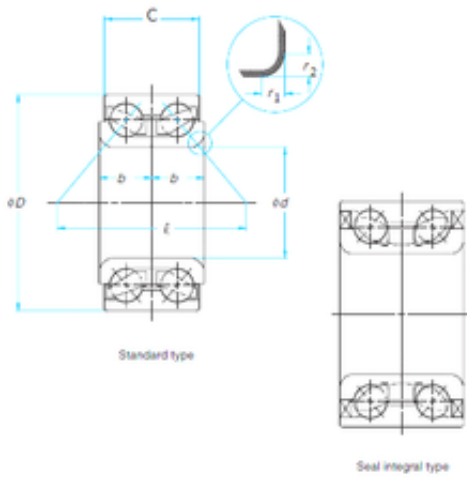

BEARING-SINGAPORE (PTE)LTD.

34 mm x 72 mm x 34 mm SKF BA2B243207
angular contact ball bearings

Bearing No. BA2B243207

Size	34x72x34 mm
Bore Diameter	34 mm
Outer Diameter	72 mm
Width	34 mm
d	34 mm
D	72 mm
B	34 mm

BA2B243207 Bearing 2D drawings and 3D CAD models