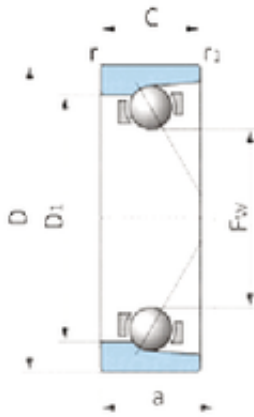

## IJK ASB1535 angular contact ball bearings

Bearing No. ASB1535

Size	15x35x12 mm
Bore Diameter	15 mm
Outer Diameter	35 mm
Width	12 mm
d	15 mm
D	35 mm

ASB1535 Bearing 2D drawings and 3D CAD models