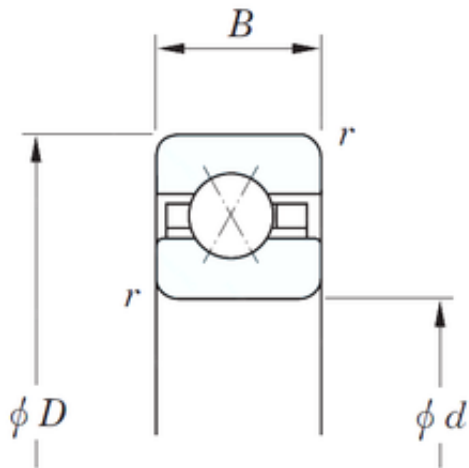

## BEARING-SINGAPORE (PTE)LTD.

101,6 mm x 117,475 mm x 7,938 mm KOYO  
KBX040 angular contact ball bearings

Bearing No. KBX040

Size	101.6x117.475x7.938 mm
Bore Diameter	101,6 mm
Outer Diameter	117,475 mm
Width	7,938 mm
d	101,6 mm
D	117,475 mm
B	7,938 mm
C	7,938 mm
r	1 mm
Weight	0,136 Kg
Basic dynamic load rating (C)	7,05 kN
Bearing No.	KBX040
r(min)	1
Cr	7.05
C0r	9.00
Mass(kg)	0.136

KBX040 Bearing 2D drawings and 3D CAD models