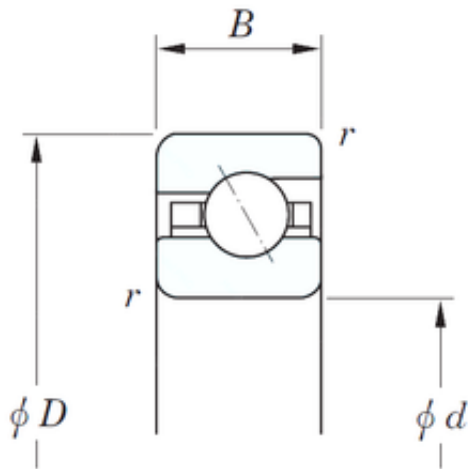

BEARING-SINGAPORE (PTE)LTD.

304,8 mm x 320,675 mm x 7,938 mm KOYO
KBA120 angular contact ball bearings

Bearing No. KBA120

Size	304.8x320.675x7.938 mm
Bore Diameter	304,8 mm
Outer Diameter	320,675 mm
Width	7,938 mm
d	304,8 mm
D	320,675 mm
B	7,938 mm
C	7,938 mm
r	1 mm
Weight	0,386 Kg
Basic dynamic load rating (C)	12,7 kN
Bearing No.	KBA120
r(min)	1
Cr	12.7
C0r	33.8
Mass(kg)	0.386