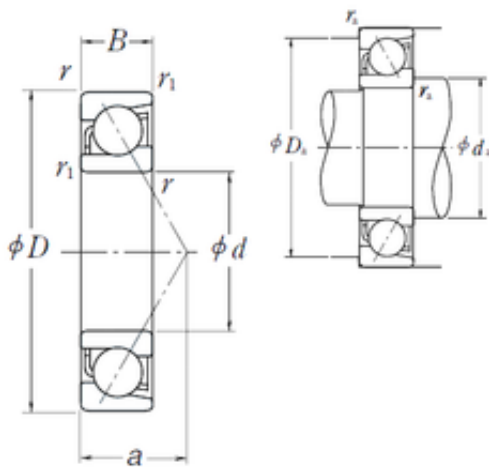

# BEARING-SINGAPORE (PTE)LTD.

420 mm x 760 mm x 109 mm NSK 7284A  
angular contact ball bearings

Bearing No. 7284A

Size	420x760x109 mm
Bore Diameter	420 mm
Outer Diameter	760 mm
Width	109 mm
d	420 mm
D	760 mm
B	109 mm
C	109 mm
a	224,8 mm
r min.	7,5 mm
r1 min.	4 mm
Da	709 mm
ra max.	6 mm
da	475 mm
Weight	228 Kg
Basic dynamic load rating (C)	775 kN

7284A Bearing 2D drawings and 3D CAD models