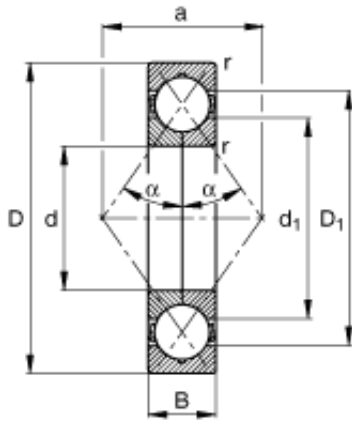

BEARING-SINGAPORE (PTE)LTD.

20 mm x 52 mm x 15 mm FAG QJ304-MPA
angular contact ball bearings

Bearing No. QJ304-MPA

QJ304-MPA Bearing 2D drawings and 3D CAD models

Size	20x52x15 mm
Bore Diameter	20 mm
Outer Diameter	52 mm
Width	15 mm
d	20 mm
D	52 mm
B	15 mm
a	26 mm
D ₁	41,4 mm
D _{a max}	45 mm
d ₁	30,6 mm
d _{a min}	27 mm
r _{a max}	1 mm
r _{min}	1,1 mm
	35 ° / Angle
m	0,184 kg / Weight
C _r	31000 N / Dynamic load rating (radial)
C _{0r}	19600 N / Static load rating (radial)
n _G	26000 1/min / Limiting speed
C _{ur}	1320 N / Fatigue limit load, radial