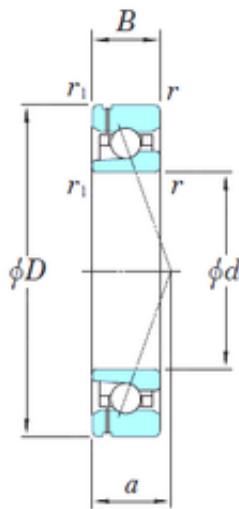

BEARING-SINGAPORE (PTE)LTD.

80 mm x 110 mm x 16 mm KOYO
3NCHAF916CA angular contact ball bearings

Bearing No. 3NCHAF916CA

Size	80x110x16 mm
Bore Diameter	80 mm
Outer Diameter	110 mm
Width	16 mm
d	80 mm
D	110 mm
B	16 mm
C	16 mm
Angle (°)	20 °
a	24,9 mm
r min.	1 mm
r1 min.	0,6 mm
Weight	0,405 Kg
Basic dynamic load rating (C)	12,6 kN
Basic static load rating (C0)	10,6 kN

3NCHAF916CA Bearing 2D drawings and 3D CAD models