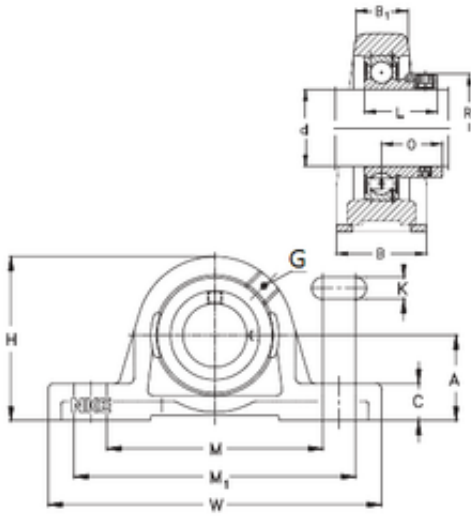

BEARING-SINGAPORE (PTE)LTD.

NKE RSAO35-N bearing units

Bearing No. RSAO35-N

RSAO35-N Bearing 2D drawings and 3D CAD models

Bore Diameter	35 mm
Width	56 mm
d	35 mm
O	33,4 mm
A	56 mm
B	56 mm
B1	30 mm
C	20 mm
H	106 mm
K	17,5 mm
L	51,6 mm
M	152 mm
M1	168 mm
R	55 mm
W	210 mm
Thread (G)	R1/8 "