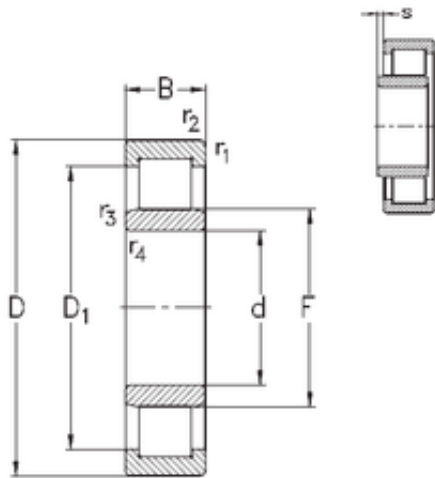

## 75 mm x 115 mm x 20 mm NKE NU1015-E-MPA cylindrical roller bearings

Bearing No. NU1015-E-MPA

Size	75x115x20 mm
Bore Diameter	75 mm
Outer Diameter	115 mm
Width	20 mm
d	75 mm
F	84,5 mm
D	115 mm
B	20 mm
C	20 mm
r1 min.	1,1 mm
r2 min.	1,1 mm
r3 min.	1 mm
r4 min.	1 mm
S	1,7 mm
Weight	0,75 Kg
Basic dynamic load rating (C)	78 kN
Basic static load rating (C0)	98 kN

NU1015-E-MPA Bearing 2D drawings and 3D CAD models