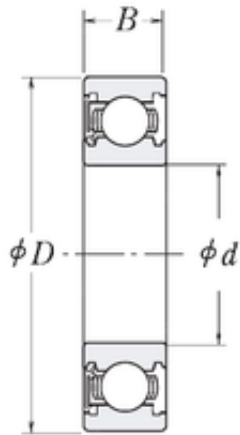

BEARING-SINGAPORE (PTE)LTD.

22,225 mm x 57,15 mm x 17,4625 mm RHP
MJ7/8-RS deep groove ball bearings

Bearing No. MJ7/8-RS

Size	22.225x57.15x17.4625 mm
Bore Diameter	22,225 mm
Outer Diameter	57,15 mm
Width	17,4625 mm
d	22,225 mm
D	57,15 mm
B	17,4625 mm
C	17,4625 mm
Weight	0,197 Kg
Basic dynamic load rating (C)	19,2 kN
Basic static load rating (C0)	9,4 kN

MJ7/8-RS Bearing 2D drawings and 3D CAD models