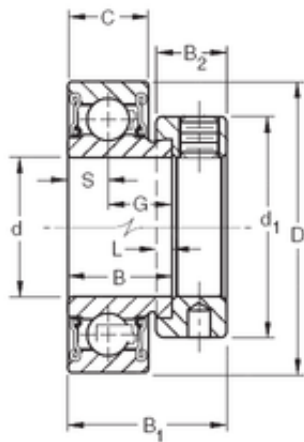

# BEARING-SINGAPORE (PTE)LTD.

20 mm x 47 mm x 21,44 mm Timken RAE20RR deep groove ball bearings

Bearing No. RAE20RR

Size	20x47x21.44 mm
Bore Diameter	20 mm
Outer Diameter	47 mm
Width	21,44 mm
d	20 mm
D	47 mm
B	21,44 mm
C	15 mm
d1	33,3 mm
B1	31 mm
B2	13,5 mm
G	13,92 mm
L	4 mm
S	7,49 mm
Weight	0,132 Kg
Basic dynamic load rating (C)	14,3 kN

RAE20RR Bearing 2D drawings and 3D CAD models