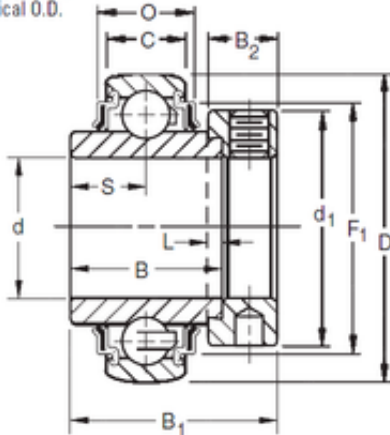

# BEARING-SINGAPORE (PTE)LTD.

KRRB Two Seals  
Spherical O.D.

39,6875 mm x 80 mm x 42,86 mm Timken  
1109KRRB deep groove ball bearings

Bearing No. 1109KRRB

|                                  |                     |
|----------------------------------|---------------------|
| Size                             | 39.6875x80x42.86 mm |
| Bore Diameter                    | 39,6875 mm          |
| Outer Diameter                   | 80 mm               |
| Width                            | 42,86 mm            |
| d                                | 39,6875 mm          |
| D                                | 80 mm               |
| B                                | 42,86 mm            |
| C                                | 18 mm               |
| P                                | 19,28 mm            |
| O                                | 20,45 mm            |
| d1                               | 60,3 mm             |
| B1                               | 56,4 mm             |
| B2                               | 18,3 mm             |
| L                                | 4,8 mm              |
| S                                | 21,4 mm             |
| F1                               | 67,79 mm            |
| Weight                           | 0,739 Kg            |
| Basic dynamic load rating<br>(C) | 36 kN               |

1109KRRB Bearing 2D drawings and 3D CAD models