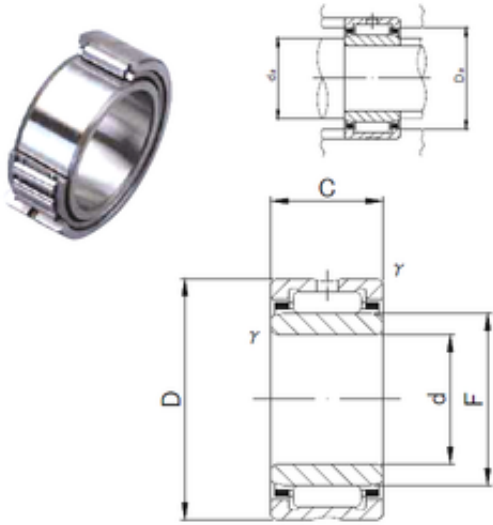

# BEARING-SINGAPORE (PTE)LTD.

75 mm x 105 mm x 25 mm JNS NKI 75/25  
needle roller bearings

Bearing No. NKI 75/25

Size	75x105x25 mm
Bore Diameter	75 mm
Outer Diameter	105 mm
Width	25 mm
d	75 mm
F	85 mm
D	105 mm
B	25 mm
C	25 mm
r min.	1 mm
da min.	80 mm
da max	83 mm
Da max.	100 mm
Weight	0,675 Kg
Basic dynamic load rating (C)	76,4 kN
Basic static load rating (C0)	145,1 kN

NKI 75/25 Bearing 2D drawings and 3D CAD models