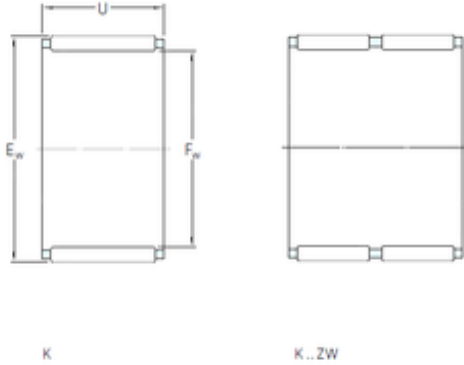

### SKF K14x18x15TN needle roller bearings

Bearing No. K14x18x15TN

Bore Diameter	14 mm
Outer Diameter	18 mm
Fw	14 mm
Ew	18 mm
U	15 mm
Weight	0,005 Kg
Basic dynamic load rating (C)	9,13 kN
Basic static load rating (C0)	12,5 kN
Fatigue load limit (Pu)	1,46
Reference speed	24000 r/min

K14x18x15TN Bearing 2D drawings and 3D CAD models