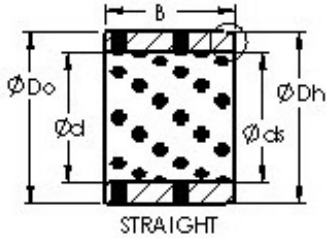

BEARING-SINGAPORE (PTE)LTD.

AST AST650 152115 plain bearings

Bearing No. AST650 152115

Bore Diameter	15 mm
Outer Diameter	21 mm
Bearing Type	straight
Shaft Dia., Nominal (d)	15.0000
Housing Bore Dia. (Dh) - 21 +0.021 / -0	21 +0.021 / 0
Bearing Outside Diameter, Nominal(Do)	21.000
Bearing Outside Diameter Tolerance (Do tol.)	21 +0.021 / +0.008
Bearing Bore after Mounting (di)	15 +0.034 / +0.016
Bearing Length, Nominal (B)	15.000
Bearing Length Tolerance (B tol.) - -0.10 / -0.30	0.10 / 0.30
OD Chamfer Length (Co)	2.000
ID Chamfer Angle (B deg.)	15
ID Chamfer Length (Ci)	1.200
Material	Cast bronze with solid lubricant inserts.