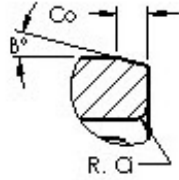

BEARING-SINGAPORE (PTE)LTD.

AST AST650 152115 plain bearings

Bearing No. AST650 152115

Bore Diameter	15 mm
Outer Diameter	21 mm
Bearing Type	straight
Shaft Dia., Nominal (d)	15.0000
Housing Bore Dia. (Dh) - 21 +0.021 / -0	21 +0.021 / 0
Bearing Outside Diameter, Nominal(Do)	21.000
Bearing Outside Diameter Tolerance (Do tol.)	21 +0.021 / +0.008
Bearing Bore after Mounting (di)	15 +0.034 / +0.016
Bearing Length, Nominal (B)	15.000
Bearing Length Tolerance (B tol.) - -0.10 / -0.30	0.10 / 0.30
OD Chamfer Length (Co)	2.000
ID Chamfer Angle (B deg.)	15
ID Chamfer Length (Ci)	1.200
Material	Cast bronze with solid lubricant inserts.