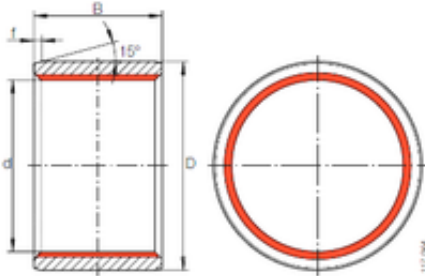

## BEARING-SINGAPORE (PTE)LTD.

90 mm x 105 mm x 80 mm INA ZGB  
90X105X80 plain bearings

Bearing No. ZGB 90X105X80

Size	90x105x80 mm
Bore Diameter	90 mm
Outer Diameter	105 mm
Width	80 mm
d	90 mm
D	105 mm
B	80 mm
f	3 mm
Weight	1,36 Kg
Basic dynamic load rating (C)	2160 kN

ZGB 90X105X80 Bearing 2D drawings and 3D CAD models