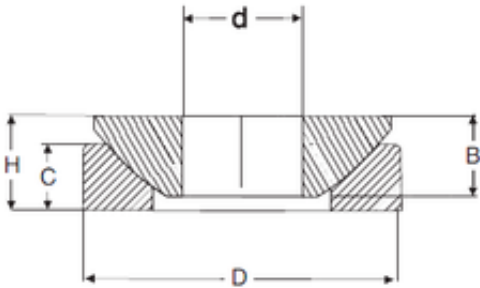

BEARING-SINGAPORE (PTE)LTD.

35 mm x 90 mm x 22 mm SIGMA GE 35 AX
plain bearings

Bearing No. GE 35 AX

Size	35x90x22 mm
Bore Diameter	35 mm
Outer Diameter	90 mm
Width	22 mm
d	35 mm
D	90 mm
B	22 mm
C	20 mm
H	28 mm

GE 35 AX Bearing 2D drawings and 3D CAD models