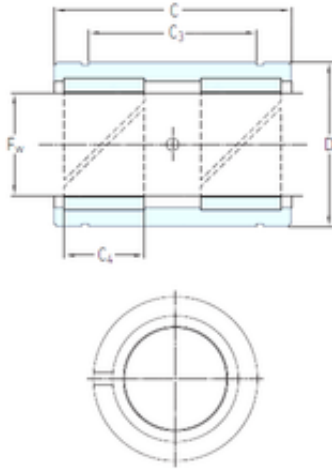

BEARING-SINGAPORE (PTE)LTD.

SKF LPAR 80 plain bearings

Bearing No. LPAR 80

Size	80x120x165 mm
Bore Diameter	80 mm
Outer Diameter	120 mm
Width	165 mm
Fw	80 mm
D	120 mm
C	165 mm

LPAR 80 Bearing 2D drawings and 3D CAD models