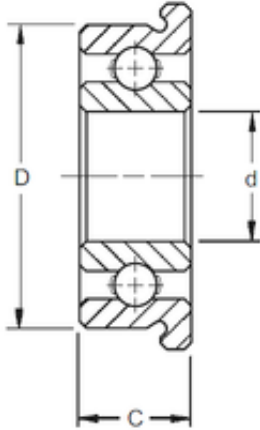

BEARING-SINGAPORE (PTE)LTD.

1,5 mm x 6 mm x 2,5 mm ZEN F601X close notch ball bearings

Bearing No. F601X

Size	1.5x6x2.5 mm
Bore Diameter	1,5 mm
Outer Diameter	6 mm
Width	2,5 mm
d	1,5 mm
D	6 mm
B	2,5 mm
C	2,5 mm
Basic dynamic load rating (C)	0,33 kN
Basic static load rating (C0)	0,099 kN
(Grease) Lubrication Speed	75000 r/min

F601X Bearing 2D drawings and 3D CAD models